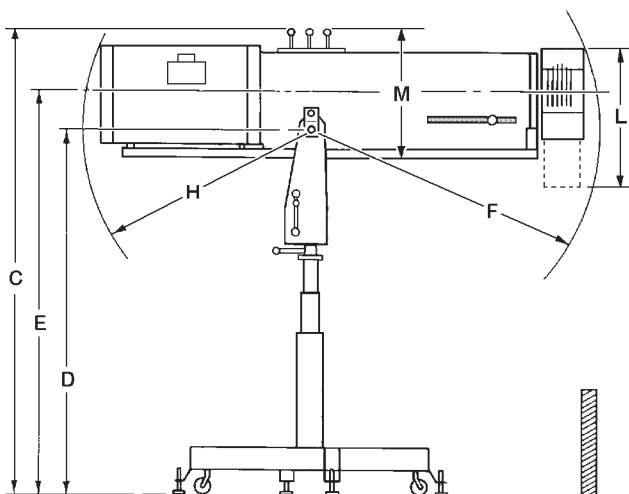

XENON SUPER TROUPER Long Throw – Model #7201156 1600 W. Xenon
Figures based on measurements at 60', 80% field coverage, with new bulb

Throw Distance		Largest (Flood) with Iris open				Small (Spot) with Iris open				Minimum Diameter Iris closed			
		Diameter		Intensity		Diameter		Intensity		Diameter		Intensity	
Feet	Metres	Feet	Metres	FC	Lux	Feet	Metres	FC	Lux	Inches	Metres	FC	Lux
70	23	9.7	3.2	494	5,318	4.5	1.5	2,059	22,159	13.7	0.35	2,059	22,159
100	32.8	13.9	4.6	242	2,606	6.4	2.1	1,009	10,858	19.6	0.5	1,009	10,858
120	39.4	16.6	5.4	168	1,809	7.7	2.5	700	7,540	23.5	0.6	700	7,540
150	49.2	20.8	6.8	108	1,158	9.6	3.1	448	4,826	29.4	0.75	448	4,826
170	55.8	23.6	7.7	84	902	10.9	3.6	349	3,757	33.3	0.85	349	3,757
200	65.6	27.7	9.1	61	651	12.9	4.2	252	2,715	39.1	0.99	252	2,715
220	72.2	30.5	10	50	538	14.1	4.6	208	2,243	43.1	1.09	208	2,243
250	82	34.6	11.4	39	417	16	5.3	161	1,737	48.9	1.24	161	1,737
310	101.6	43	14.1	25	271	19.9	6.5	105	1,130	60.7	1.54	105	1,130

Maximum height at rear with maximum downward tilt ..... 82"
Maximum height at front with maximum upward tilt ..... 80"

Maximum downward tilt ..... 45°
Maximum upward tilt ..... 25°
Horizontal sweep ..... 360°

Net weight:
Spotlight Head & Base ..... 279 lb.
Boomerang ..... 15 lb.
Power Supply ..... 42 lb.
Gross weight (crated) ..... 700 lb.
Domestic pack shipping crate ..... 88" x 25½" x 41½"

* Measurements shown with spotlight at lowest height. Adjustable upward in two increments of (4) inches.

Strong Entertainment Lighting
4350 McKinley Street • Omaha NE 68112 USA
Tel 402/453-4444 • Fax 402/453-7238
www.strong-lighting.com