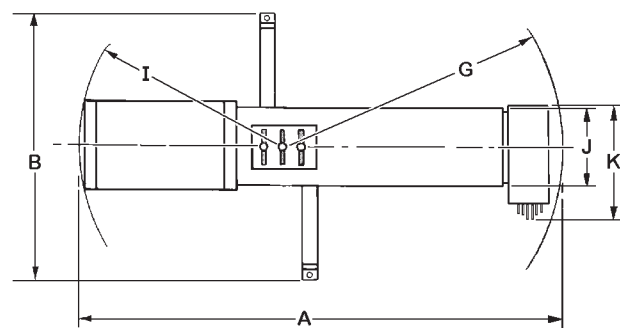

XENON SUPER TROUPER Long Throw – Model #7201156 1600 W. Xenon
Figures based on measurements at 60', 80% field coverage, with new bulb

Throw Distance		Largest (Flood) with Iris open				Small (Spot) with Iris open				Minimum Diameter Iris closed			
		Diameter		Intensity		Diameter		Intensity		Diameter		Intensity	
Feet	Metres	Feet	Metres	FC	Lux	Feet	Metres	FC	Lux	Inches	Metres	FC	Lux
70	23	9.7	3.2	494	5,318	4.5	1.5	2,059	22,159	13.7	0.35	2,059	22,159
100	32.8	13.9	4.6	242	2,606	6.4	2.1	1,009	10,858	19.6	0.5	1,009	10,858
120	39.4	16.6	5.4	168	1,809	7.7	2.5	700	7,540	23.5	0.6	700	7,540
150	49.2	20.8	6.8	108	1,158	9.6	3.1	448	4,826	29.4	0.75	448	4,826
170	55.8	23.6	7.7	84	902	10.9	3.6	349	3,757	33.3	0.85	349	3,757
200	65.6	27.7	9.1	61	651	12.9	4.2	252	2,715	39.1	0.99	252	2,715
220	72.2	30.5	10	50	538	14.1	4.6	208	2,243	43.1	1.09	208	2,243
250	82	34.6	11.4	39	417	16	5.3	161	1,737	48.9	1.24	161	1,737
310	101.6	43	14.1	25	271	19.9	6.5	105	1,130	60.7	1.54	105	1,130

Maximum height at rear with maximum downward tilt ..... 82"
Maximum height at front with maximum upward tilt ..... 80"

Maximum downward tilt ..... 45°
Maximum upward tilt ..... 25°
Horizontal sweep ..... 360°

Net weight:
Spotlight Head & Base ..... 279 lb.
Boomerang ..... 15 lb.
Power Supply ..... 42 lb.
Gross weight (crated) ..... 700 lb.
Domestic pack shipping crate ..... 88" x 25½" x 41½"

* Measurements shown with spotlight at lowest height. Adjustable upward in two increments of (4) inches.

Strong Entertainment Lighting
4350 McKinley Street • Omaha NE 68112 USA
Tel 402/453-4444 • Fax 402/453-7238
www.strong-lighting.com