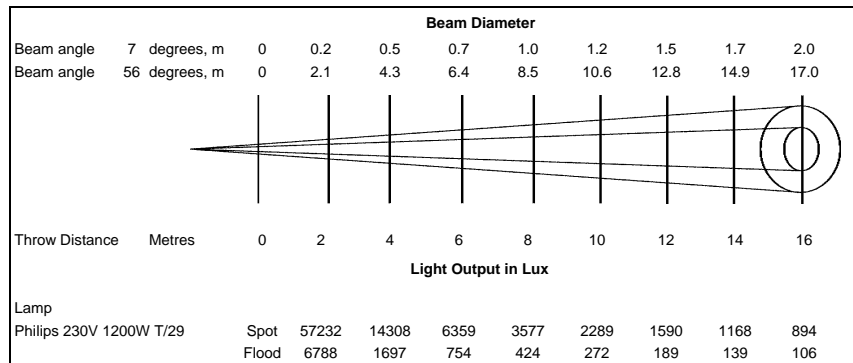

20SM6
Lens safety mesh

Approvals

Compliant to CE standards.

Photometric Data

Tests conducted using a standard T29, 1200W, 230V lamp.

Peak candela at 7° - 228,939

Peak candela at 56° - 27,158

Physical Data

Weight: 5.6kg

Packed weight: 6.5kg

Colour frame size: 186mm x 190mm

Included: 1x colour frame & instruction sheet

Philips Selecon reserves the right to change the specifications without notice (October 2011).