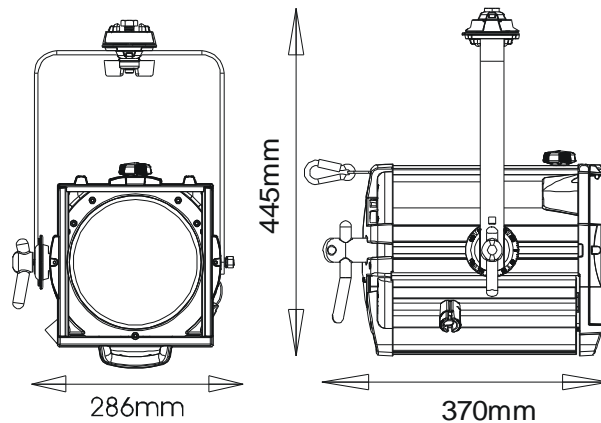

Cooler operation due to use of engineering plastics on front (colour frame mount) and rear of luminaire.

Heat-insulated rear grab-handle which doubles as handy storage for the 1m cable length.

Pan, tilt and focus scales are in real degrees allowing for accurate WSIYWYG implementation.

20SM6
Lens safety mesh

Approvals

Compliant to CE standards.

Photometric Data

Tests conducted using a standard T29, 1200W, 230V lamp.

Peak candela at 7° - 228,939

Peak candela at 56° - 27,158

Physical Data

Weight: 5.6kg

Packed weight: 6.5kg

Colour frame size: 186mm x 190mm

Included: 1x colour frame & instruction sheet

Philips Selecon reserves the right to change the specifications without notice (October 2011).